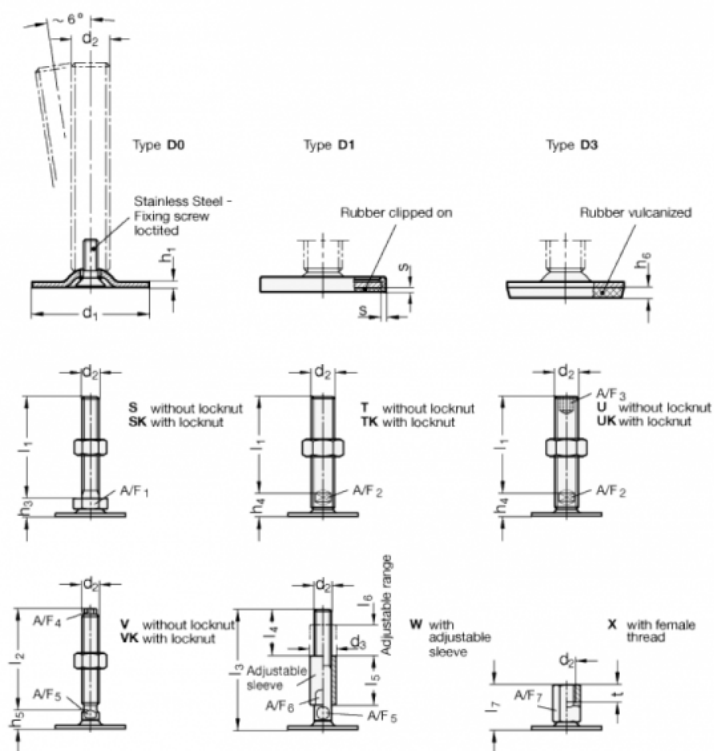

Article number: 204160M1260D0SK
 Description: E+G levelling foot
 GN 41-60-M12-60-D0-SK
 Note: SK With nut, External hexagon at the bottom

Measures

A/F1 = 17
 d1 = 60
 d2 = M12
 h1 = 2.5
 h3 = 11
 h6 =
 l1 = 60
 s =